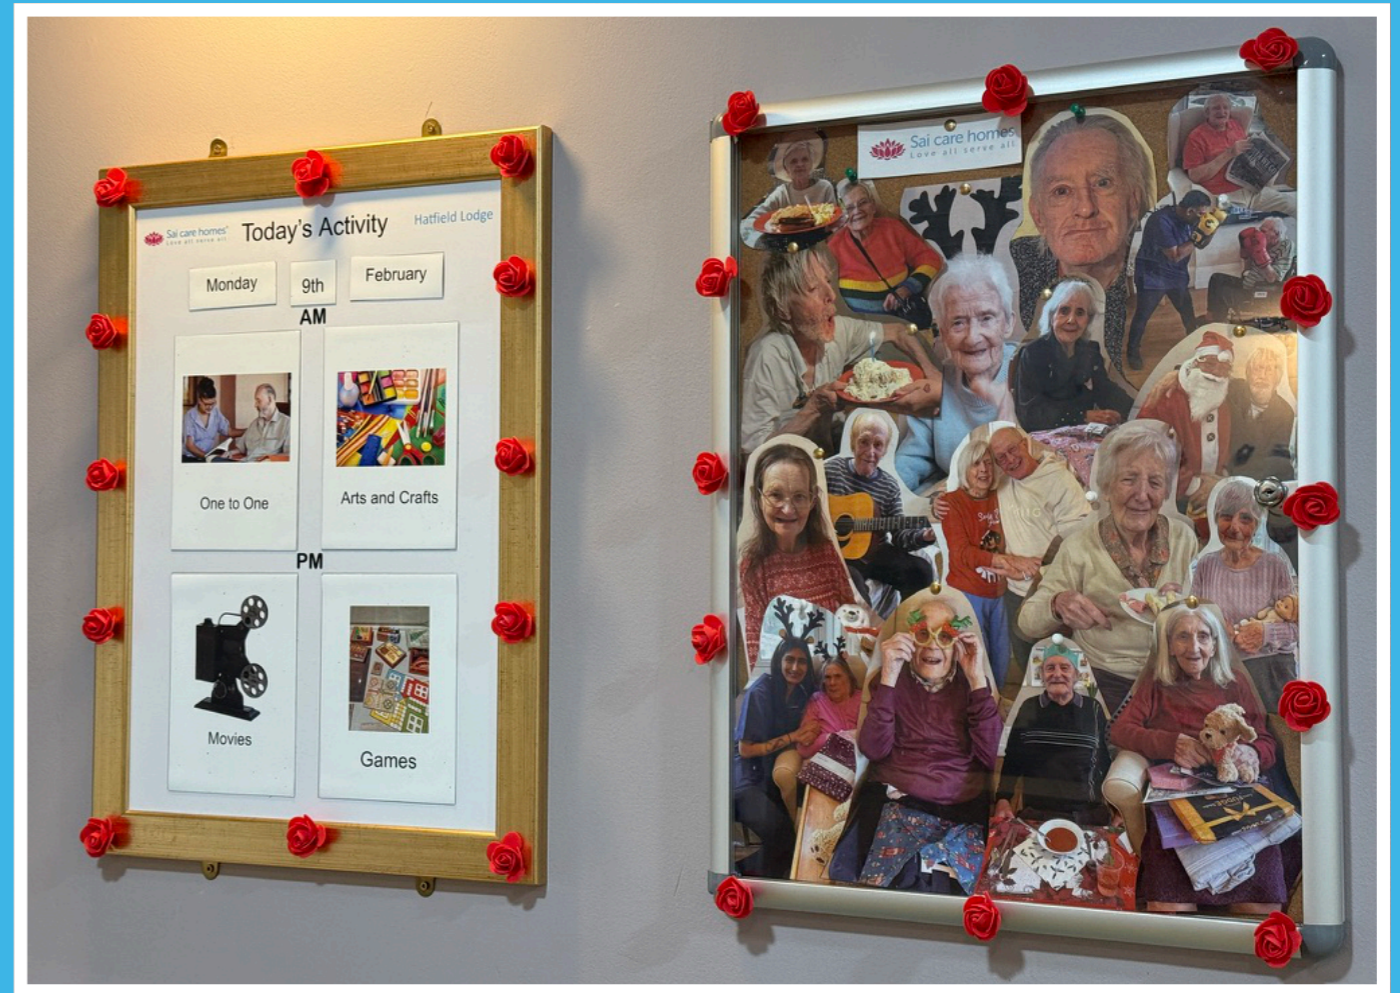

# Romantic Makeover

Valentine's Day... the perfect excuse to cover the home with flowers and love hearts!

Our home - including the brand-new reception area - was transformed with flowers, hanging shiny love hearts and a doorway full of Valentine's cards.

Everywhere you look, there's a little surprise touch of romance!

# SCOTT JENNER

OF RECOLLECTIONS ENTERTAINMENTS

6th March 2026  
14:00 to 15:00

A man with glasses, wearing a colorful Christmas sweater with 'MERRY XMAS' and 'TIS THE SEASON' patterns, is smiling and holding a microphone. The background is a solid magenta color.

Live at Hatfield Lodge

A man in a grey t-shirt is playing an acoustic guitar against a black background.